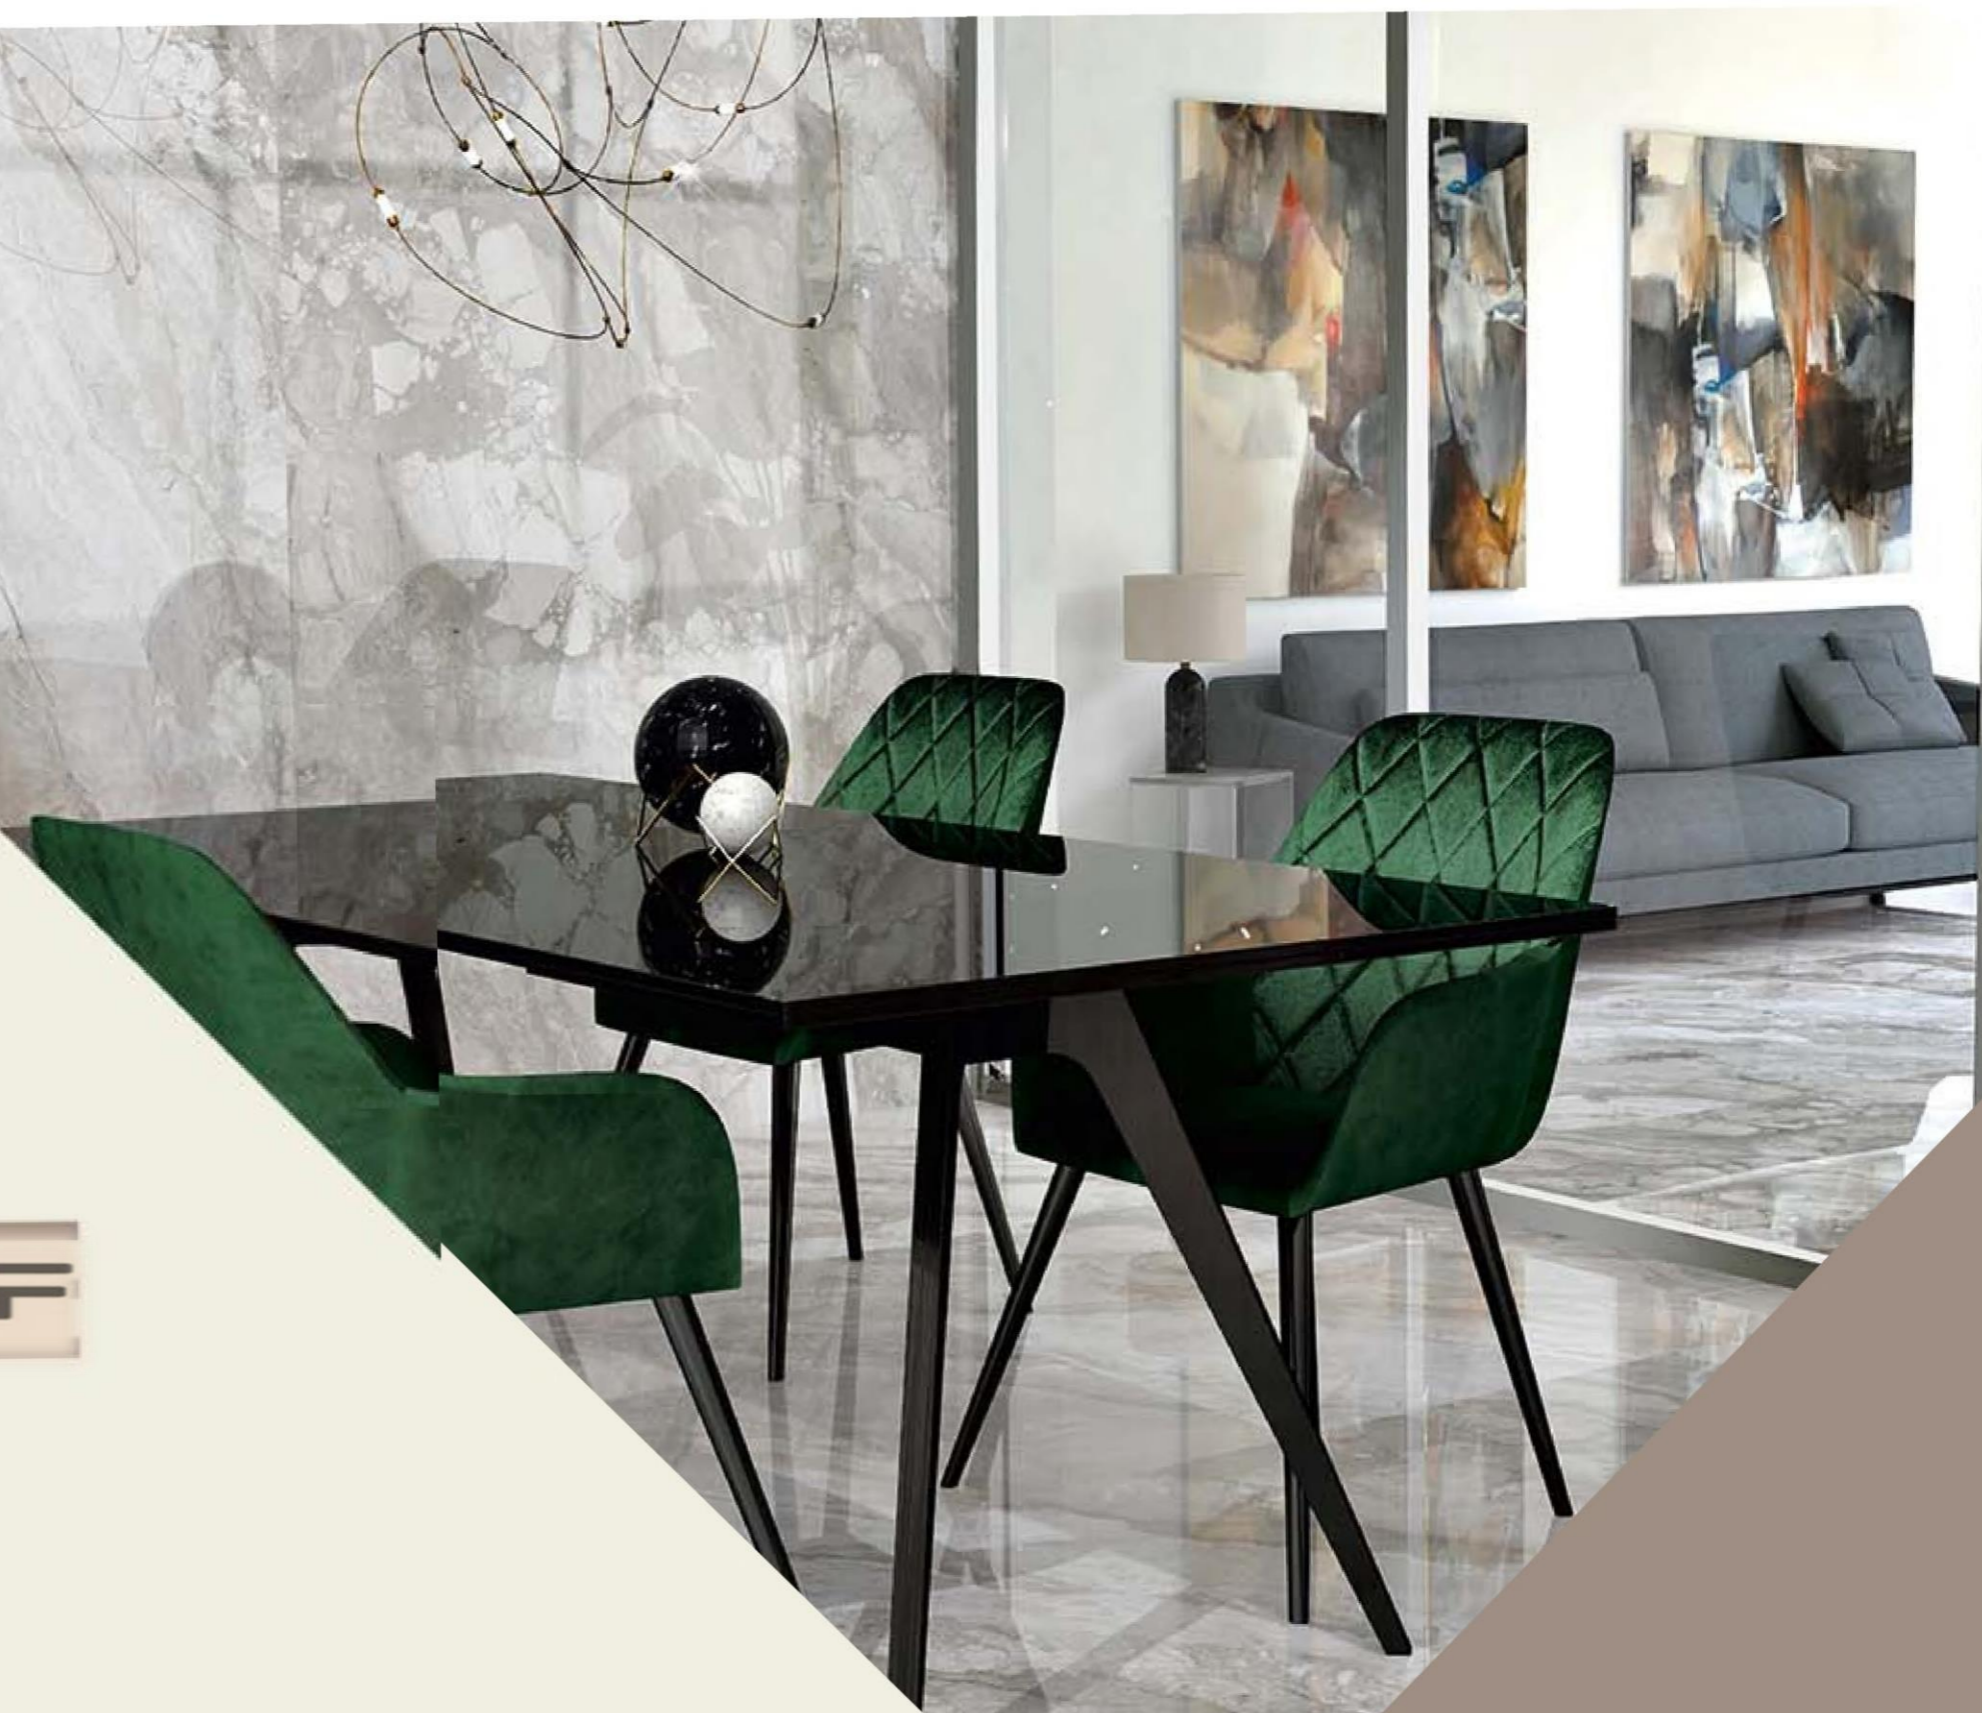

Company profile

Ceramics **inspired by** innovative architecture

Presentation

Sera Gulf is a company that designs and sells ceramic floor and wall tiles using the latest technology on the market, which allows us to care for every last detail and to generate great finishes, reliefs, tonalities, patterns and formats.